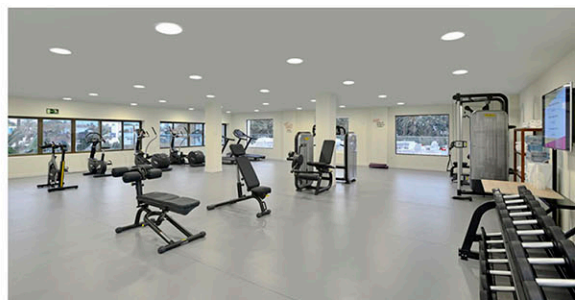

The recently renovated Sol Marbella Estepona · Atalaya Park is located just a few metres from the beach between the resorts of Marbella and Estepona.

Facilities include three outdoor swimming pools, multi-purpose sports court set in more than 50,000 m2 of gardens.

Its bright rooms, designed to offer maximum comfort, provide views of the exotic subtropical gardens, mediterranean sea or the mountains.

This modern, iconic hotel also offers a fantastic buffet restaurant, Lobby Bar, Jazz Lounge and Snack Bar.

455 Rooms · First Line Beach · 3 Pools · Gym · Sauna & Jacuzzi · Wifi Free

EXCLUSIVE TRAINING PITCH

Atalaya Football Pitches & Resort

NUMBER OF PITCHES	F11	1		MAIN PITCH DIMENSIONS	104X66	
NUMBER OF PITCHES	F7	1		DISTANCE TO THE HOTEL WALKING	5Min	

GYM NEXT TO THE PITCH

BUILT IN 2020

FOOTBALL PACKAGES EXCLUSIVE TRAINING PITCH

FULL BOARD ACCOMMODATION

BUFFET STYLE MEALS WITH JUICES & WATER

LIGHT COFFEE BREAK (COFFEE, TEA, COOKIES)

MINERAL WATER DURING TRAININGS & MATCHES