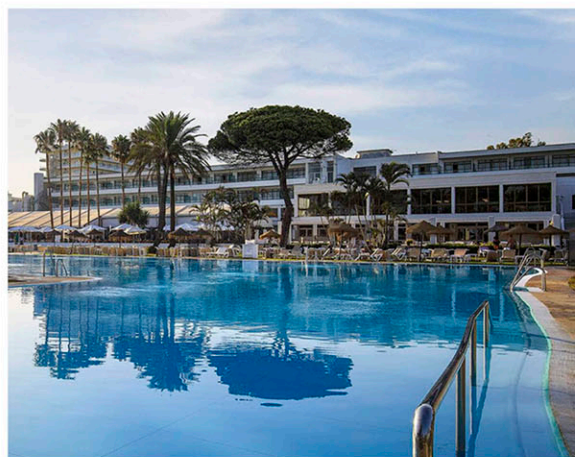

The recently renovated Sol Marbella Estepona · Atalaya Park is located just a few metres from the beach between the resorts of Marbella and Estepona.

Facilities include three outdoor swimming pools, multi-purpose sports court set in more than 50,000 m2 of gardens.

Its bright rooms, designed to offer maximum comfort, provide views of the exotic subtropical gardens, mediterranean sea or the mountains.

This modern, iconic hotel also offers a fantastic buffet restaurant, Lobby Bar, Jazz Lounge and Snack Bar.

455 Rooms · First Line Beach · 3 Pools · Gym · Sauna & Jacuzzi · Wifi Free

EXCLUSIVE TRAINING PITCH

Atalaya Football Pitches & Resort

NUMBER OF PITCHES	F11	1		MAIN PITCH DIMENSIONS	104X66	
NUMBER OF PITCHES	F7	1		DISTANCE TO THE HOTEL WALKING	5Min	