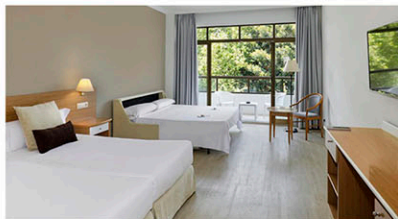

Its bright rooms, designed to offer maximum comfort, provide views of the exotic subtropical gardens, mediterranean sea or the mountains.

This modern, iconic hotel also offers a fantastic buffet restaurant, Lobby Bar, Jazz Lounge and Snack Bar.

USE OF THE SPA & GYM IN THE HOTEL

MESSAGE ROOM

(WITH 2 BEDS FOR MASSAGE & 20 TOWELS PER DAY)

MATERIAL ROOM & MEETING ROOM

ORGANIZATION OF 2 FRIENDLY MATCHES PER WEEK

SERVICE & ATTENTION BY OUR FULLY QUALIFIED STAFF