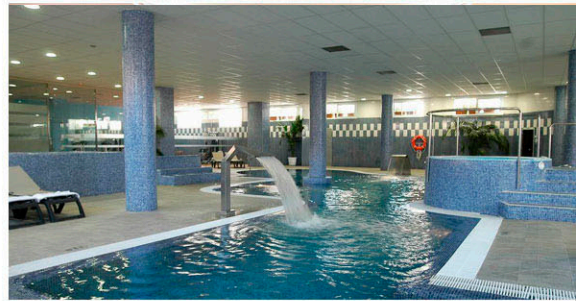

H10 Estepona Palace is an Andalusian-style hotel perfectly integrated in its quiet & natural setting.

Its comfortable rooms, sea-facing terraces, modern & minimalist interior design & its spa centre make it the perfect establishment for your stage.

Distances from Hotel to

	MALAGA AIRPORT	82 km	50 min
	MARBELLA CITY CENTER	30 km	25 min

237 Rooms · Directly on the Beach · Luxury Spa & Equipped Gym · Indoor / Outdoor Pool · Separated Dining · Wifi Free

TRAINING PITCH

DOÑA JULIA
GOLF & FOOTBALL RESORT

NUMBER OF PITCHES	F11	2		MAIN PITCH DIMENSIONS	104X65	
NUMBER OF PITCHES	F7	0		DISTANCE HOTEL BY BUS	12min	

FOOTBALL PACKAGES

- FULL BOARD ACCOMMODATION**
- BUFFET STYLE MEALS WITH JUICES & WATER
- LIGHT COFFEE BREAK (COFFEE, TEA, COOKIES)**
- MINERAL WATER DURING TRAININGS & MATCHES
- UPGRADES FOR THE COACH & SPORTS DIRECTOR**
- AIRPORT (MALAGA) TRANSFERS IN LUXURY BUS
- TRANSFERS TO TRAINING & MATCHES IN LUXURY BUS**
- 2 X TRAINING SESSIONS DAILY (EXCLUSIVE USE F11)
- WASHING OF SPORTS KIT AFTER TRAINING SESSION**
- USE OF THE SPA & GYM IN THE HOTEL
- MASSAGE ROOM**
- (WITH 2 BEDS FOR MASSAGE & 20 TOWELS PER DAY)**
- MATERIAL ROOM & MEETING ROOM
- ORGANIZATION OF 2 FRIENDLY MATCHES PER WEEK**
- SERVICE & ATTENTION BY OUR FULLY QUALIFIED STAFF