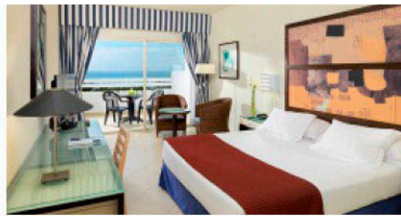

★★★★ HOTEL H10 ESTEPONA PALACE

Location: Estepona | Costa del Sol

This modern 4* hotel on the beach front, with a short cut to the beach, & just 1.5km away from the Estepona sports marina. Only 70km away from Malaga Airport & 15km by coach from the renowned town of Marbella & Puerto Banus.

H10 Estepona Palace is an Andalusian-style hotel perfectly integrated in its quiet & natural setting.

Its comfortable rooms, sea-facing terraces, modern & minimalist interior design & its spa centre make it the perfect establishment for your stage.

Distances from Hotel to

	MALAGA AIRPORT	82 km	50 min
	MARBELLA CITY CENTER	30 km	25 min

237 Rooms · Directly on the Beach · Luxury Spa & Equipped Gym · Indoor / Outdoor Pool · Separated Dining · Wifi Free

TRAINING PITCH

DOÑA JULIA
GOLF & FOOTBALL RESORT

NUMBER OF PITCHES	F11	2		MAIN PITCH DIMENSIONS	104X65	
NUMBER OF PITCHES	F7	0		DISTANCE HOTEL BY BUS	12min	

FOOTBALL PACKAGES

- **FULL BOARD ACCOMMODATION**
- BUFFET STYLE MEALS WITH JUICES & WATER
- **LIGHT COFFEE BREAK (COFFEE, TEA, COOKIES)**
- MINERAL WATER DURING TRAININGS & MATCHES
- **UPGRADES FOR THE COACH & SPORTS DIRECTOR**
- AIRPORT (MALAGA) TRANSFERS IN LUXURY BUS
- **TRANSFERS TO TRAINING & MATCHES IN LUXURY BUS**
- 2 X TRAINING SESSIONS DAILY (EXCLUSIVE USE F11)
- **WASHING OF SPORTS KIT AFTER TRAINING SESSION**
- USE OF THE SPA & GYM IN THE HOTEL
- **MASSAGE ROOM**
- **(WITH 2 BEDS FOR MASSAGE & 20 TOWELS PER DAY)**
- MATERIAL ROOM & MEETING ROOM
- **ORGANIZATION OF 2 FRIENDLY MATCHES PER WEEK**
- SERVICE & ATTENTION BY OUR FULLY QUALIFIED STAFF

References