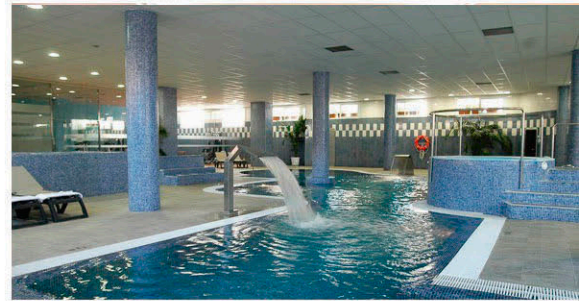

H10 Estepona Palace is an Andalusian-style hotel perfectly integrated in its quiet & natural setting.

Its comfortable rooms, sea-facing terraces, modern & minimalist interior design & its spa centre make it the perfect establishment for your stage.

Distances from Hotel to

	MALAGA AIRPORT	80 km	50 min
	MARBELLA CITY CENTER	35 km	26 min

237 Rooms · Directly on the Beach · Luxury Spa & Equipped Gym · Indoor / Outdoor Pool · Separated Dining · Wifi Free

TRAINING PITCH

AYALA
POLO CLUB & FOOTBALL RESORT

NUMBER OF PITCHES	F11	4		MAIN PITCH DIMENSIONS	105X65	
NUMBER OF PITCHES	F7	0		DISTANCE HOTEL BY BUS	25Min	

FOOTBALL PACKAGES

FULL BOARD ACCOMMODATION

- BUFFET STYLE MEALS WITH JUICES & WATER
- LIGHT COFFEE BREAK (COFFEE, TEA, COOKIES)**
- MINERAL WATER DURING TRAININGS & MATCHES
- UPGRADES FOR THE COACH & SPORTS DIRECTOR**
- AIRPORT (MALAGA) TRANSFERS IN LUXURY BUS
- TRANSFERS TO TRAINING & MATCHES IN LUXURY BUS**
- 2 X TRAINING SESSIONS DAILY (EXCLUSIVE USE F11)
- WASHING OF SPORTS KIT AFTER TRAINING SESSION**
- USE OF THE SPA & GYM IN THE HOTEL
- MASSAGE ROOM**
- (WITH 2 BEDS FOR MASSAGE & 20 TOWELS PER DAY)**
- MATERIAL ROOM & MEETING ROOM
- ORGANIZATION OF 2 FRIENDLY MATCHES PER WEEK**
- SERVICE & ATTENTION BY OUR FULLY QUALIFIED STAFF