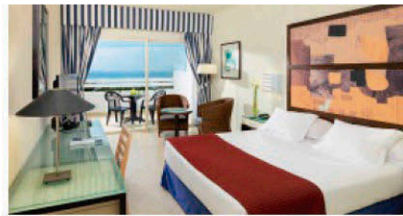

★★★★ HOTEL H10 ESTEPONA PALACE

Location: Estepona | Costa del Sol

This modern 4* hotel on the beach front, with a short cut to the beach, & just 1.5km away from the Estepona sports marina. Only 70km away from Malaga Airport & 15km by coach from the renowned town of Marbella & Puerto Banus.

H10 Estepona Palace is an Andalusian-style hotel perfectly integrated in its quiet & natural setting.

Its comfortable rooms, sea-facing terraces, modern & minimalist interior design & its spa centre make it the perfect establishment for your stage.

Distances from Hotel to

	MALAGA AIRPORT	80 km	50 min

	MARBELLA CITY CENTER	35 km	26 min

237 Rooms · Directly on the Beach · Luxury Spa & Equipped Gym · Indoor / Outdoor Pool · Separated Dining · Wifi Free

EXCLUSIVE TRAINING PITCH

ARROYO ENMEDIO
FOOTBALL PITCHES

NUMBER OF PITCHES	F11	1		MAIN PITCH DIMENSIONS	105X68	
NUMBER OF PITCHES	F7	1		DISTANCE HOTEL BY BUS		3 MIN

FOOTBALL PACKAGES EXCLUSIVE TRAINING PITCH

FULL BOARD ACCOMMODATION

- BUFFET STYLE MEALS WITH JUICES & WATER
- **LIGHT COFFEE BREAK (COFFEE, TEA, COOKIES)**
- MINERAL WATER DURING TRAININGS & MATCHES
- **UPGRADES FOR THE COACH & SPORTS DIRECTOR**
- AIRPORT (MALAGA) TRANSFERS IN LUXURY BUS
- **TRANSFERS TO TRAINING & MATCHES IN LUXURY BUS**
- 2 X TRAINING SESSIONS DAILY (EXCLUSIVE USE F11+F7)
- **WASHING OF SPORTS KIT AFTER TRAINING SESSION**
- USE OF THE SPA & GYM IN THE HOTEL
- **MESSAGE ROOM**
- **(WITH 2 BEDS FOR MESSAGE & 20 TOWELS PER DAY)**
- MATERIAL ROOM & MEETING ROOM
- **ORGANIZATION OF 2 FRIENDLY MATCHES PER WEEK**
- SERVICE & ATTENTION BY OUR FULLY QUALIFIED STAFF

YouTube <https://www.youtube.com/watch?v=viIXMifzpyg>

References