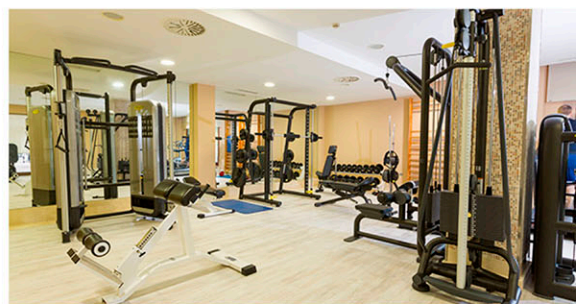

★★★★ HOTEL BARCELÓ MARBELLA

Location: Marbella | Costa del Sol

The Barceló Marbella hotel is situated in the exclusive enclave of Guadalmina right in the centre of Marbella's Costa del Sol, close to magnificent beaches & 7min of Puerto Banús, 15 from Marbella center.

All air-conditioned rooms at the Marbella are spacious and decorated in a bright, elegant style.

Some rooms have hydromassage baths & a terrace overlooking the golf course or swimming pool.

There is also free wifi. The Barceló Marbella has a Turkish bath, a sauna & a hot tub.

The Barceló Marbella hotel not only offers its guests a marvellous fully equipped hotel, but also a taste of Marbella's tradition and history.

Distances from Hotel to

	MALAGA AIRPORT	65 km	45 min
--	-----------------------	--------------	---------------

	MARBELLA CITY CENTER	13 km	17 min
--	-----------------------------	--------------	---------------

206 Luxury Rooms · Near Golf Courses · Indoor Pool · Private Dining · Pro-Gym · Wifi Free

EXCLUSIVE TRAINING PITCH